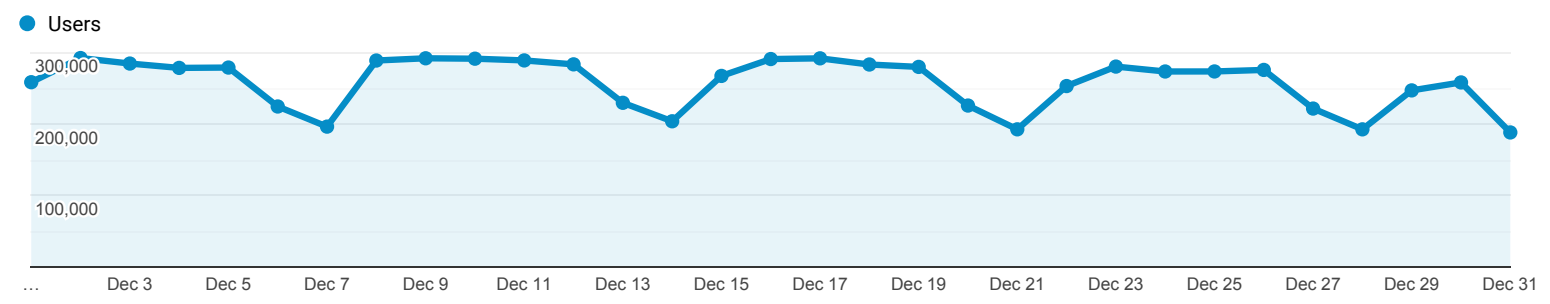

Browser & OS

**All Users**  
100.00% Users

Dec 1, 2019 - Dec 31, 2019

Explorer

Summary

Browser	Acquisition			Behavior			Conversions <span>All Goals</span>		
	Users	New Users	Sessions	Bounce Rate	Pages / Session	Avg. Session Duration	Goal Conversion Rate	Goal Completions	Goal Value
	<b>5,720,290</b> % of Total: 100.00% (5,720,290)	<b>4,529,020</b> % of Total: 100.09% (4,525,156)	<b>9,855,936</b> % of Total: 100.00% (9,855,936)	<b>38.13%</b> Avg for View: 38.13% (0.00%)	<b>2.84</b> Avg for View: 2.84 (0.00%)	<b>00:02:44</b> Avg for View: 00:02:44 (0.00%)	<b>0.00%</b> Avg for View: 0.00% (0.00%)	<b>0</b> % of Total: 0.00% (0)	<b>\$0.00</b> % of Total: 0.00% (0)
1. Chrome	<b>3,313,640</b> (57.23%)	<b>2,324,847</b> (51.33%)	<b>6,459,270</b> (65.54%)	27.33%	3.29	00:03:16	0.00%	0 (0.00%)	\$0.00 (0.00%)
2. Safari	<b>951,194</b> (16.43%)	<b>882,751</b> (19.49%)	<b>1,458,373</b> (14.80%)	58.71%	2.29	00:02:13	0.00%	0 (0.00%)	\$0.00 (0.00%)
3. Android Webview	<b>488,146</b> (8.43%)	<b>456,033</b> (10.07%)	<b>556,233</b> (5.64%)	87.79%	1.34	00:00:47	0.00%	0 (0.00%)	\$0.00 (0.00%)
4. Safari (in-app)	<b>262,812</b> (4.54%)	<b>229,586</b> (5.07%)	<b>311,311</b> (3.16%)	87.44%	1.30	00:00:43	0.00%	0 (0.00%)	\$0.00 (0.00%)
5. Firefox	<b>187,795</b> (3.24%)	<b>131,320</b> (2.90%)	<b>334,864</b> (3.40%)	21.61%	2.70	00:02:58	0.00%	0 (0.00%)	\$0.00 (0.00%)
6. UC Browser	<b>170,338</b> (2.94%)	<b>143,384</b> (3.17%)	<b>220,055</b> (2.23%)	53.22%	1.92	00:01:20	0.00%	0 (0.00%)	\$0.00 (0.00%)
7. Internet Explorer	<b>155,528</b> (2.69%)	<b>147,582</b> (3.26%)	<b>172,168</b> (1.75%)	23.20%	1.94	00:00:37	0.00%	0 (0.00%)	\$0.00 (0.00%)
8. Edge	<b>146,144</b> (2.52%)	<b>120,509</b> (2.66%)	<b>184,112</b> (1.87%)	22.94%	1.54	00:01:12	0.00%	0 (0.00%)	\$0.00 (0.00%)
9. Android Browser	<b>48,633</b> (0.84%)	<b>41,444</b> (0.92%)	<b>57,610</b> (0.58%)	85.76%	1.41	00:01:00	0.00%	0 (0.00%)	\$0.00 (0.00%)
10. Samsung Internet	<b>25,808</b> (0.45%)	<b>19,919</b> (0.44%)	<b>36,324</b> (0.37%)	79.59%	2.18	00:01:51	0.00%	0 (0.00%)	\$0.00 (0.00%)